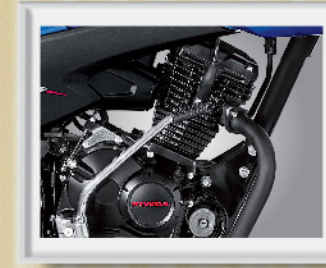

Everyone has their time. And for those who prefer living not just in the moment, but for the moment, there is the all new Honda Livo. This 110cc bike is the latest addition to Honda's line of supreme craftsmanship with sharper and dynamic design. Be on the safer side with disc brakes and go on the ride of your life with Livo's superb mileage. Last but certainly not the least, always arrive in style with Livo's attractive 3D emblem. It's your time to excel. It's time to live. Time to Livo.

ADVANCED FRONT LOOK
Always arrive in style with unique combination of sharp headlight & detailed air duct design.

ENERGETIC TANK
Curved tank with aggressive shroud & 3D wing mark makes you the centre of attraction.

INNOVATIVE METER DESIGN
Reach far above the ordinary with out-of-the-box meter design.

ENTICING MUFFLER
Two piece modern design muffler makes you irresistible for a second look.

STRONG REAR APPEARANCE
Leave a strong & lasting impression with fresh design of tail light & grab rail.

5 STEP ADJUSTABLE SUSPENSION
Provides comfortable ride on all types of roads.

HET Honda ENGINE
Uncompromised performance & efficiency delivered by proven 110cc engine.

TUBELESS TYRES
Enjoy the ride with tubeless tyres, as they reduce chances of sudden deflation in case of puncture.

MF BATTERY & VISCOUS FILTER
Have peace of mind as no maintenance is required by MF battery & viscous filter.