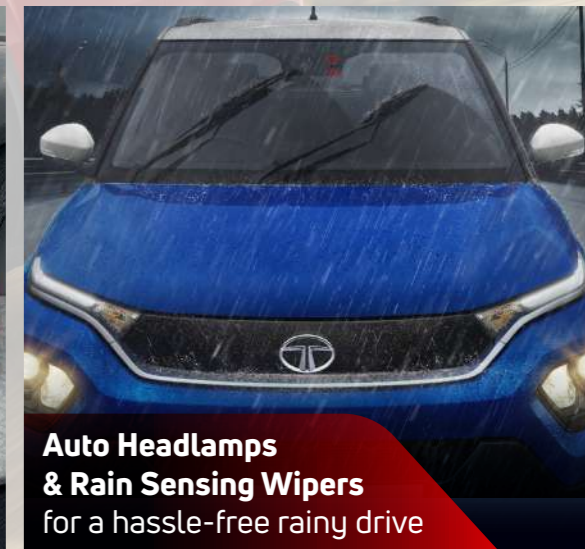

# VIBES WITH YOUR LEVEL OF SAFETY

With the highest level of safety ratings, the Punch is for the fun-lovers and most importantly, the responsible ones.

**Dual Airbags**  
are offered as standard

**ABS & EBD With Brake Sway Control**  
keeps you in control, always

**Front Fog Lamps With Cornering Function**  
for added safety

**Reverse Parking Camera**  
allows you to reverse without a worry

**Auto Headlamps & Rain Sensing Wipers**  
for a hassle-free rainy drive