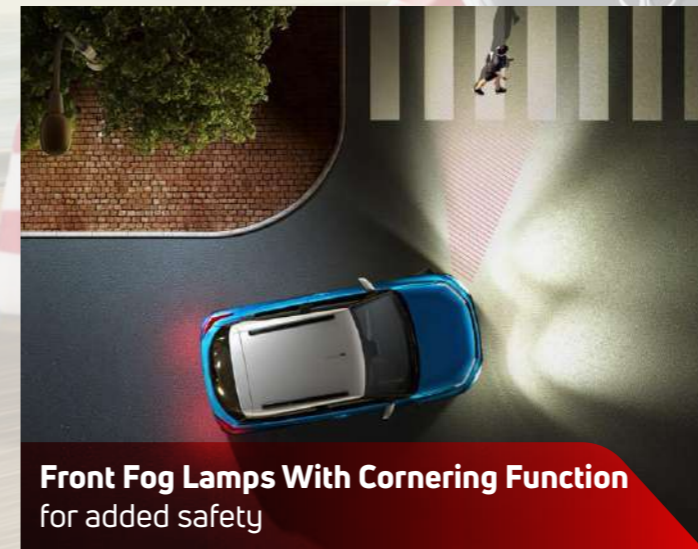

# VIBES WITH YOUR LEVEL OF SAFETY

With the highest level of safety ratings, the Punch is for the fun-lovers and most importantly, the responsible ones.

**Dual Airbags**  
are offered as standard

**ABS & EBD With Brake Sway Control**  
keeps you in control, always

**Front Fog Lamps With Cornering Function**  
for added safety

**Reverse Parking Camera**  
allows you to reverse without a worry

**Auto Headlamps & Rain Sensing Wipers**  
for a hassle-free rainy drive