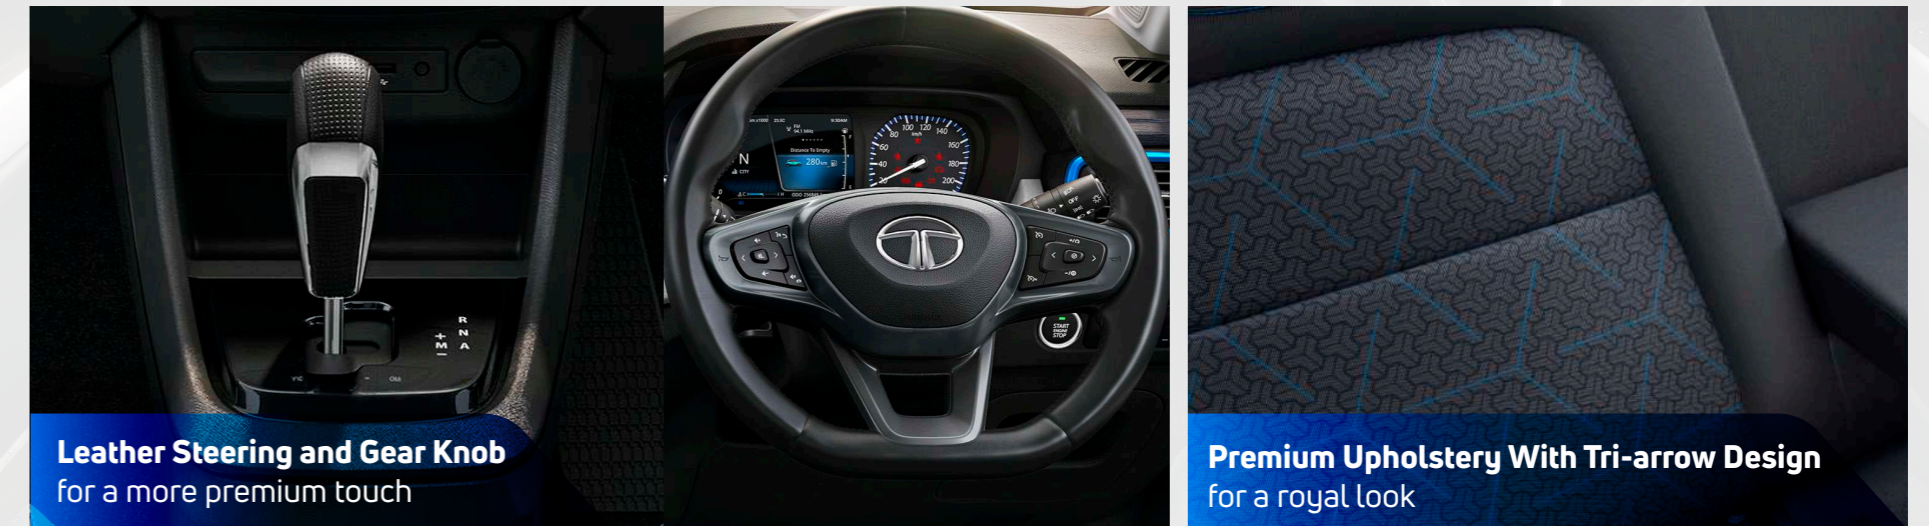

## VIBES WITH YOUR SWAG

The Punch has a premium-looking stylish dashboard that makes the inside look as cool as it does outside.

**Spacious Interiors & Rear Flat Floors**  
because nobody likes to feel cramped up