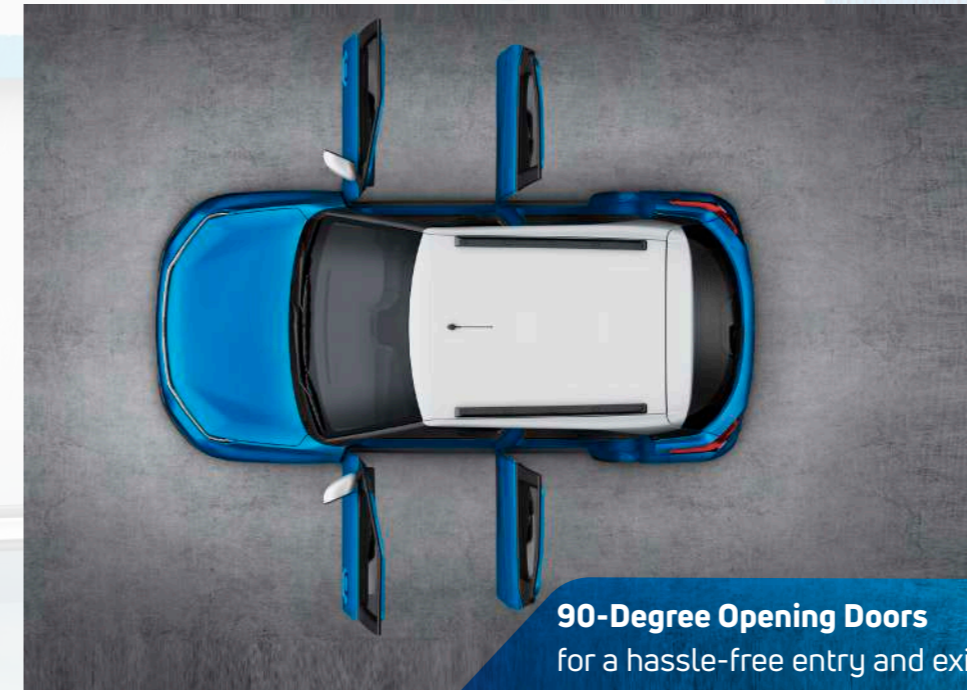

VIBES WITH YOUR STYLE

The world will take notice of two showstoppers. You and the Punch.