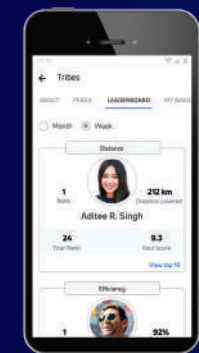

# VIBES WITH YOUR LOVE FOR TECH

It's got iRA – the connected car technology from Tata Motors that's in-sync with India.

**what3words** takes you anywhere using just 3 simple words

Natural Voice Tech that understands English, Hindi and Hinglish

**Tribes** is an offering that allows you to chill with fellow Punch owners

**REMOTE VEHICLE CONTROL**  
Redefine convenience by accessing and controlling your car remotely through your smartphone.

**FIND MY CAR**  
Track the live location of your car and set a geo-fence perimeter to receive instant notification on breach.