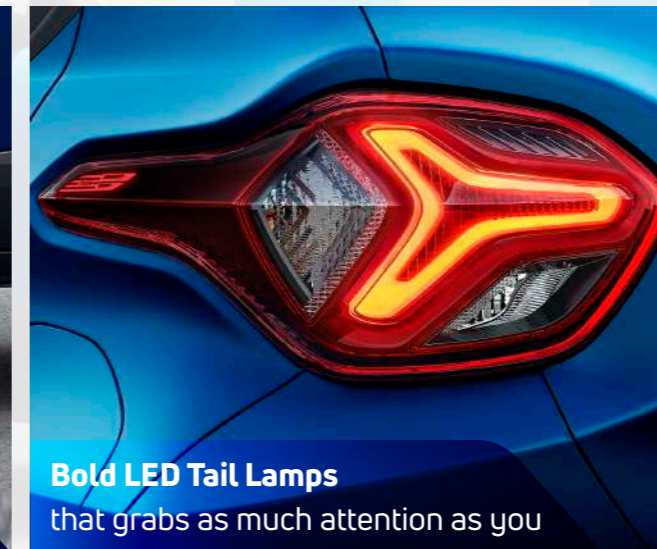

90-Degree Opening Doors
for a hassle-free entry and exit

R16 Diamond Cut Alloy Wheels
that adds to the Punch's SUV stance

Bold LED Tail Lamps
that grabs as much attention as you