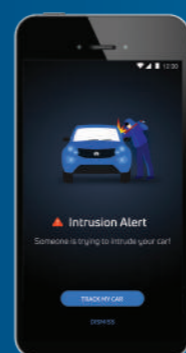

**Steering Mounted Control** that has everything in one place

**4 Speakers and 2 Tweeters** so that you can listen to your jam and do much more

**Digital Instrument Cluster** that is informative & in vogue

# VIBES WITH YOUR LOVE FOR TECH

It's got iRA – the connected car technology from Tata Motors that's in-sync with India.

**what3words** takes you anywhere using just 3 simple words

Natural Voice Tech that understands English, Hindi and Hinglish

**Tribes** is an offering that allows you to chill with fellow Punch owners

**REMOTE VEHICLE CONTROL**  
Redefine convenience by accessing and controlling your car remotely through your smartphone.

**FIND MY CAR**  
Track the live location of your car and set a geo-fence perimeter to receive instant notification on breach.