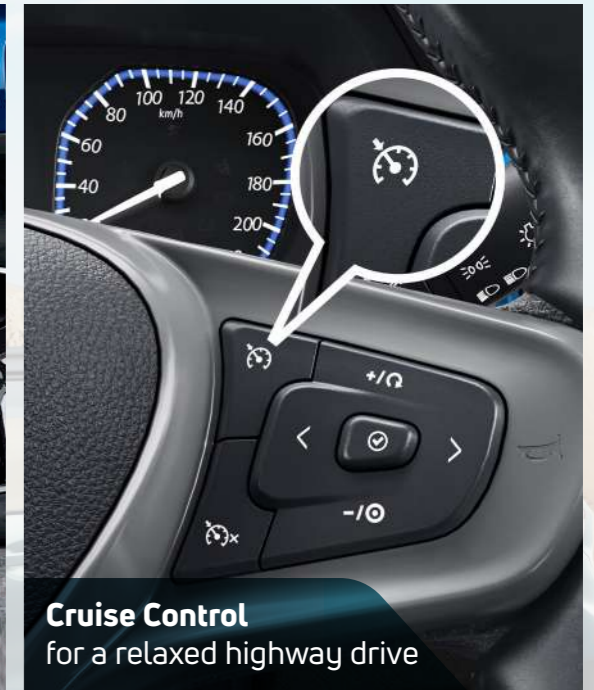

VIBES WITH YOUR THIRST FOR PERFORMANCE

The Punch's performance will be the second reason for the world to be jealous. The first will be seeing you behind the wheel.

More Of Performance

ISS - Idle Stop Start | Eco & City Drive Modes