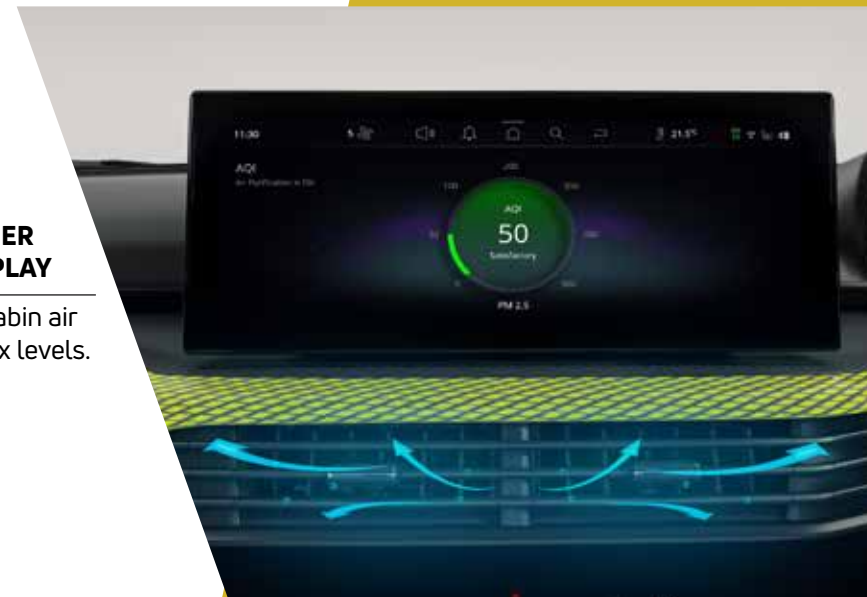

AIR PURIFIER WITH AQI DISPLAY

Maintains healthy cabin air quality index levels.