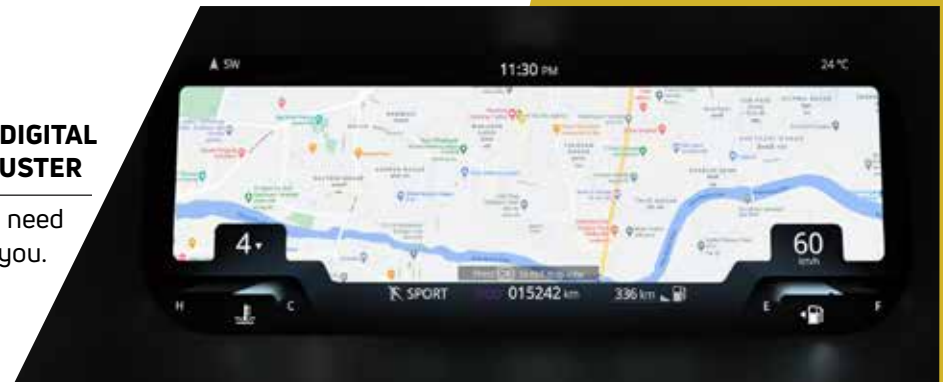

26.03 CM DIGITAL INSTRUMENT CLUSTER

Get all the information you need on-the-go, right in front of you.