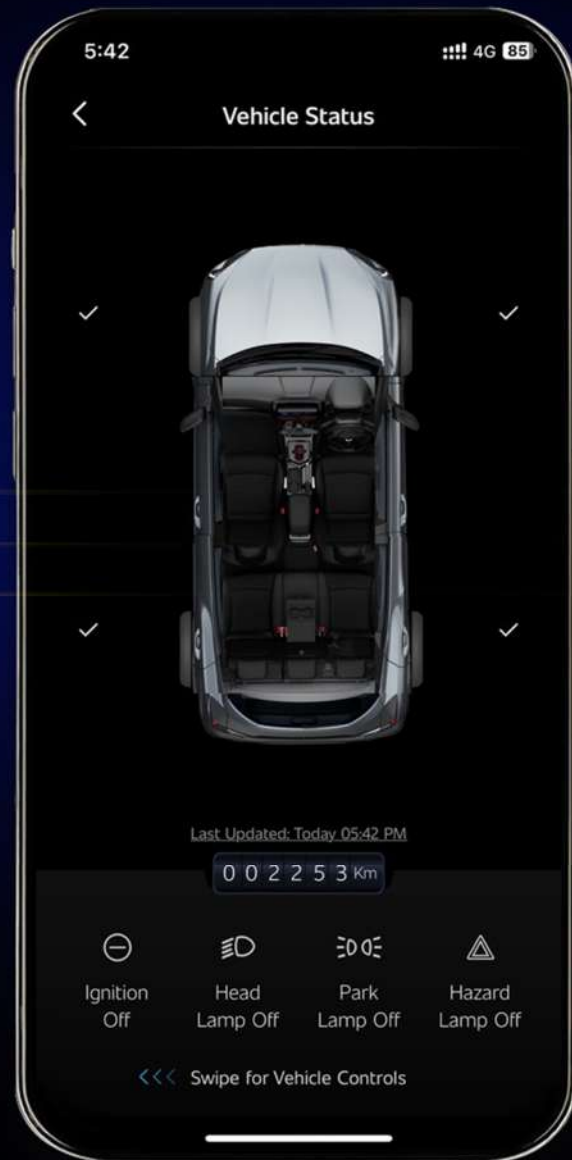

The XUV 3X0 isn't built for compromises. It's the ultimate blend of cutting-edge technology and uncompromising strength. The SUV for those who demand the best of both worlds. From a high-definition touchscreen to voice-activated control, it puts the future of automotive technology at your fingertips. Beneath the surface lies a rock-solid foundation crafted with high-strength materials and meticulous engineering, ensuring exceptional durability for everyday adventures.

Tech-Driven brilliance.
Engineered to impress.

Navigation on Cluster

Wireless Charger & 65 W USB - C Fast Charging

- Twin HD (26.03 cm) Infotainment & (26.03 cm) Full Digital Cluster
- Built-in Amazon Alexa*
- Wireless Android Auto™ & Apple CarPlay™

Disclaimer: Creative visualisation. For illustrative purpose only.
*Certificate Expected

Intelligent technology at your fingertips

ADRENOX
CONNECT

Intelligent technology is at your fingertips with Adrenox Connect. Track your vehicle in real-time, lock and unlock it remotely, and even turn on the AC of your XUV 3XO. Now, control 80+ impressive Connected Features all with just a few taps on your phone screen. How's that for excitement