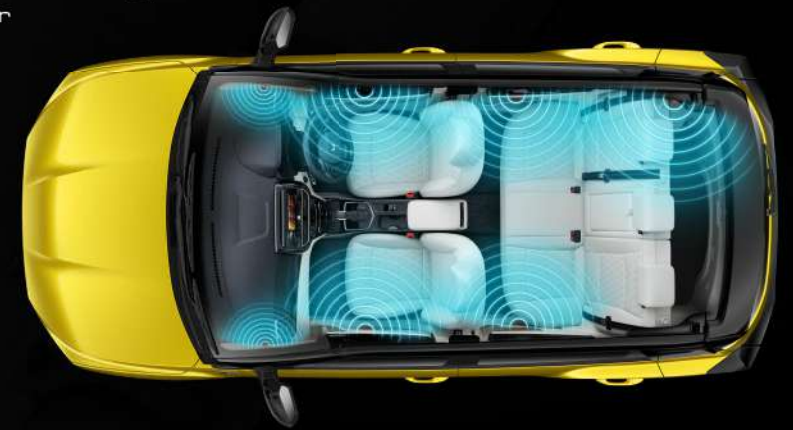

Expansive space.
Captivating sophistication.

harman/kardon

Its expansive interior offers ample legroom, headroom, and cargo space, ensuring the right space where it counts. Experience the freedom of movement without compromising on style. The XUV 3XO's thoughtfully designed cabin incorporates features like the 7 Speaker audio system by Harman Kardon for an immersive experience. Here, style and spaciousness come together with an abundance of everything you ever desired & More.

**BEST IN
SEGMENT** Space:

- Widest-in-segment: 1821 mm
- Longest-in-segment Wheelbase: 2600 mm
- Rear Split Seats (Standard from base)
- Boot Space of 364 L**

Harman Kardon Premium Audio System with:

- 4 Ambience Sound Modes
- Sonic Expanse
- Bass Enhancer Technology
- 9-Band Equaliser

**Boot space as per ISO V215

Disclaimer: Creative visualisation. For illustrative purpose only.