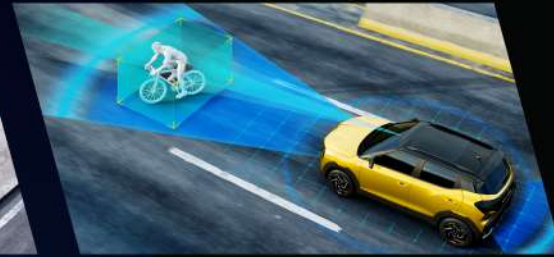

Auto Emergency Braking (Cyclist)