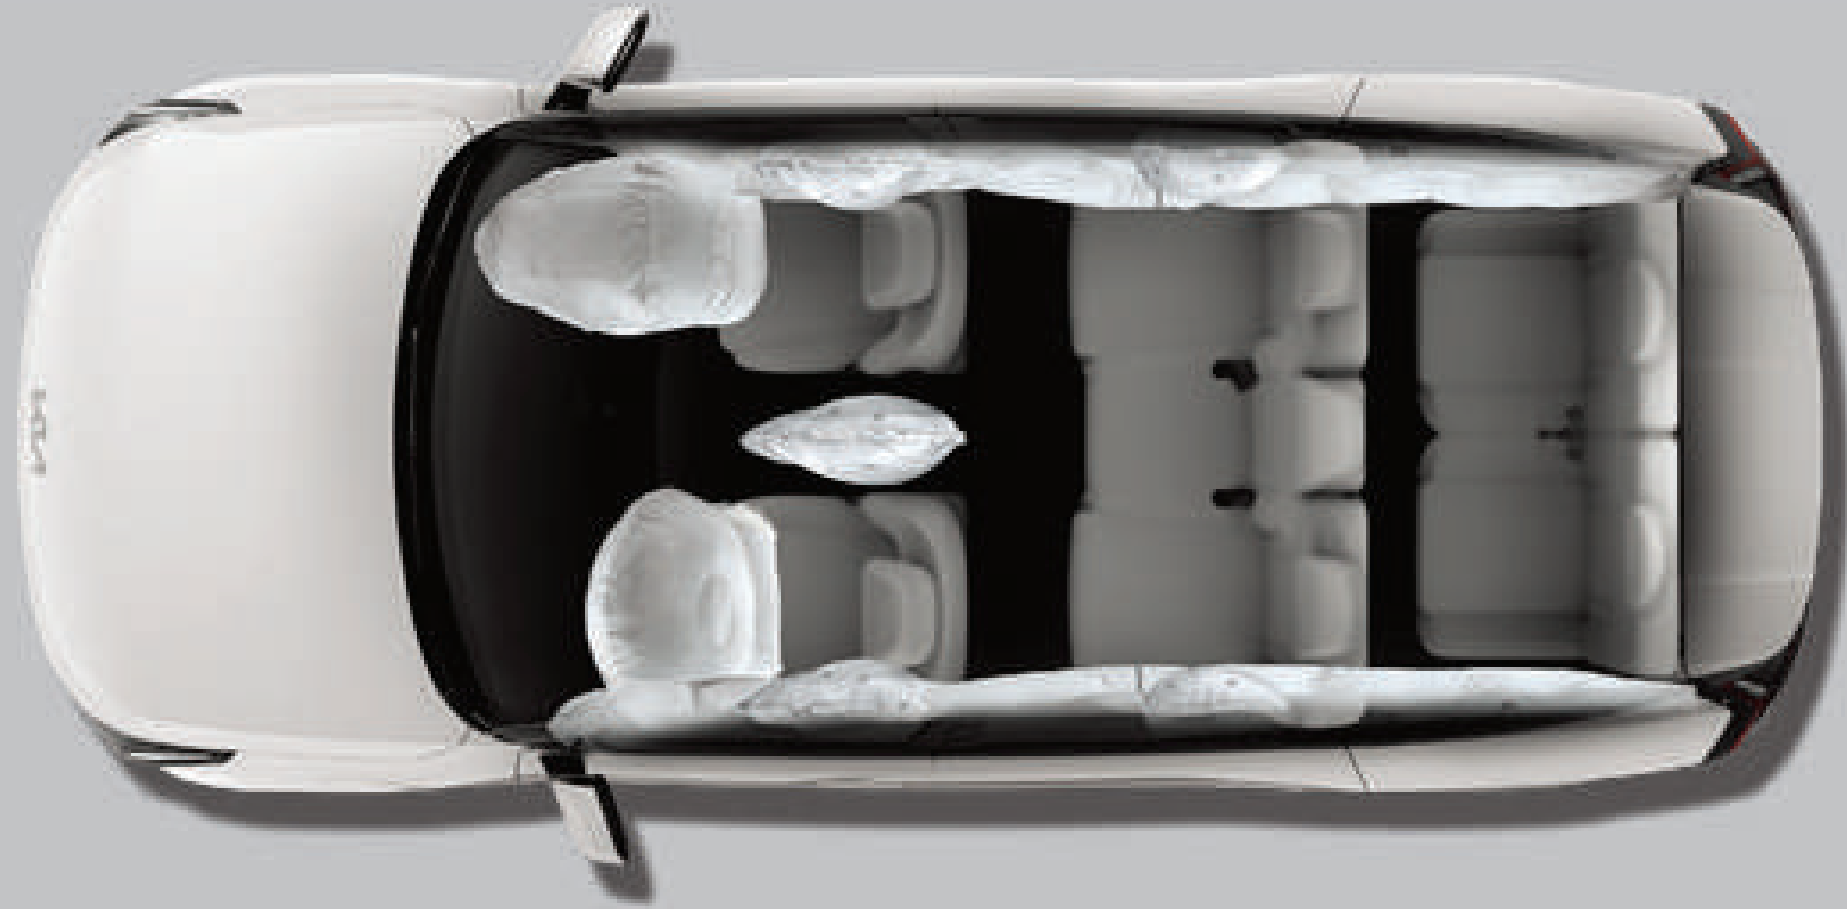

Shift-by-wire Selector

Digital IRVM

Vehicle-to-load

Meridian Premium Sound System with 14 Speakers

10 Airbags

Disclaimer: Product shown is an overseas model. India specification may differ.

ADAS Level 2

Disclaimer: Product shown is an overseas model. India specification may differ.

Safety that's electrifying.

Ever vigilant and always ready to step in, the EV9 ensures the ultimate in active and passive safety. With more than 27 ADAS systems and a plethora of other features, everyone in and around the EV9 stays safe and in control.

Forward Collision Avoidance Assist (FCA)

Smart Cruise Control with Stop & Go

360 Degree Camera

Blind View Monitor

The strongest bond.

Stay in sync with the EV9 no matter where you are. More than 103 connected car features, dynamic solutions, and seamless integrations make owning this electric a joyful experience.