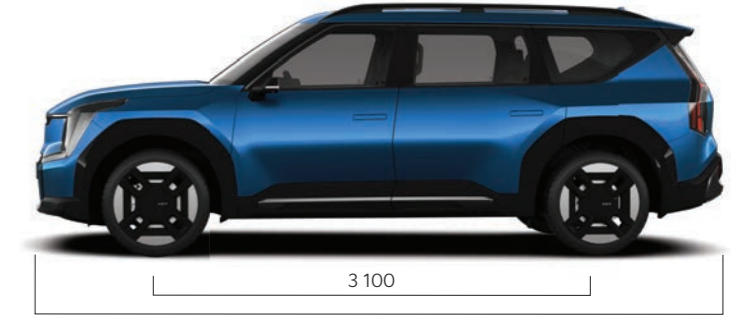

Seat Upholstery

White & Black

Brown & Black

Dimensions

Unit: mm

1 980

5 015

Body Colors